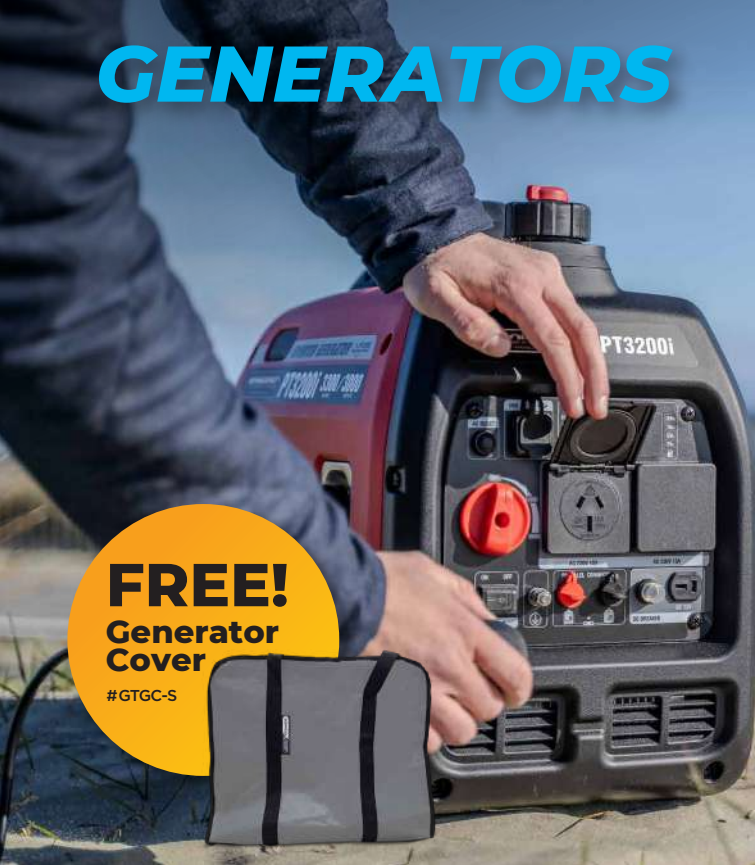

EXTEND your HOLIDAY SEASON with Gear that Performs!

SAVE \$40

1.5HP 21L Oil-Less Silent Compressor

#RAS221

- 1.5 HP Induction Electric Motor, 21L Tank Capacity
- Oil-less Twin Pump Design
- Super Silent
- 120L/min FAD @90psi
- Best displacement 6.7cfm
- Quick connect coupler with pressure regulator
- Perfect for inflation, air brushing and hobby work

SAVE
\$70

AIR EQUIPMENT

www.remingtonair.co.nz
www.aircommand.co.nz

3HP 50L V-Twin Compressor

RA3000-50

- 3HP Induction Motor
- Super Duty Cast Iron V Twin Pump
- 115psi (Max) Pressure
- 12.7 CFM (360L/m) Max. Capacity
- Twin gauge with Air Regulator
- Twin 1/4" Aro Coupler
- Designed to tackle large tasks such as tyre inflation, pain spraying, air nailing, stapling and operating an air wrench.

GENERATORS

www.powertec.net.nz
www.gtpower.co.nz
www.powermax.co.nz

FREE!
Generator Cover
#GTGC-S

3300W/4.2kVA Silenced Inverter Generator

#PT3200i

- 3300W peak, 3000W rated Power Output
- Enclosed casing for quiet running 55dB
- 145cc Powerdyne 4-stroke OHV Engine
- 2x 15A 230V Power Outlets, twin USB outlets
- 3.8L fuel tank with Fuel Shutoff Feature
- ECO Mode adjusts engine RPM to load for fuel savings
- Low Oil Alert Function for improved longevity
- Digital display with fuel level and load %
- Super Portable at 22kg, 475x280x430mm

Was \$599.00^{gst}
\$495^{gst}
(\$569.25 Incl. gst)

SAVE \$104

2200W/2.8kVA Silenced Inverter Generator

#IX2300

- Super quiet 48dBA
- 2000W rated, 2200W max power
- 3.5HP, 4 Stroke, 3000RPM
- 4.5L Fuel tank
- 1 x 230V Power socket
- Up to 8 hours run time @ 50% load
- Ideal for camping and home use applications
- 21kg